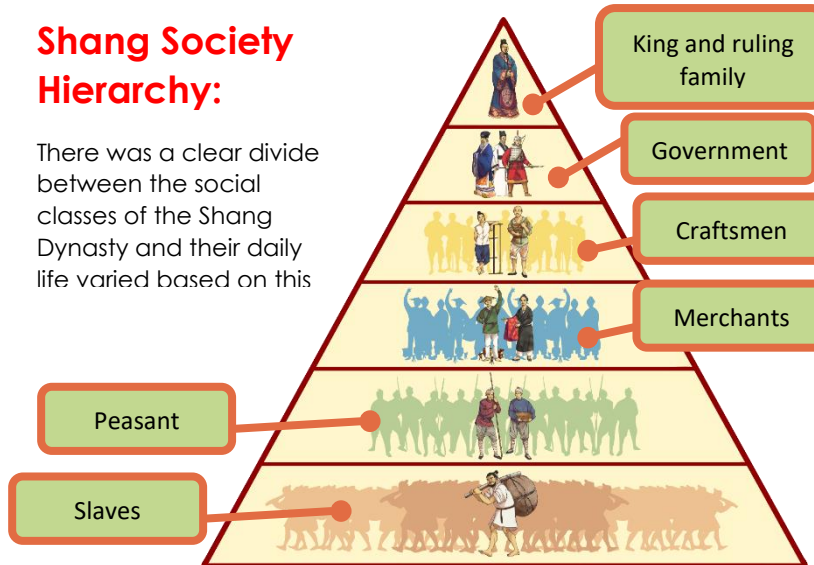

### What I Should Already Know:

- China is a country in Asia
- The Shang Dynasty were part of Ancient China civilisation

area of Shang culture  
Modern China

### Timeline:

### Chinese Bronze Age:

- The Chinese Bronze Age started in 2000BC so many weapons and tools were made of it
- The **Shang Dynasty** were famous for making beautifully designed **vessels** for ceremonies and rituals from bronze
- The craftsmen who made these were highly-skilled

### Shang Society Hierarchy:

There was a clear divide between the social classes of the Shang Dynasty and their daily life varied based on this